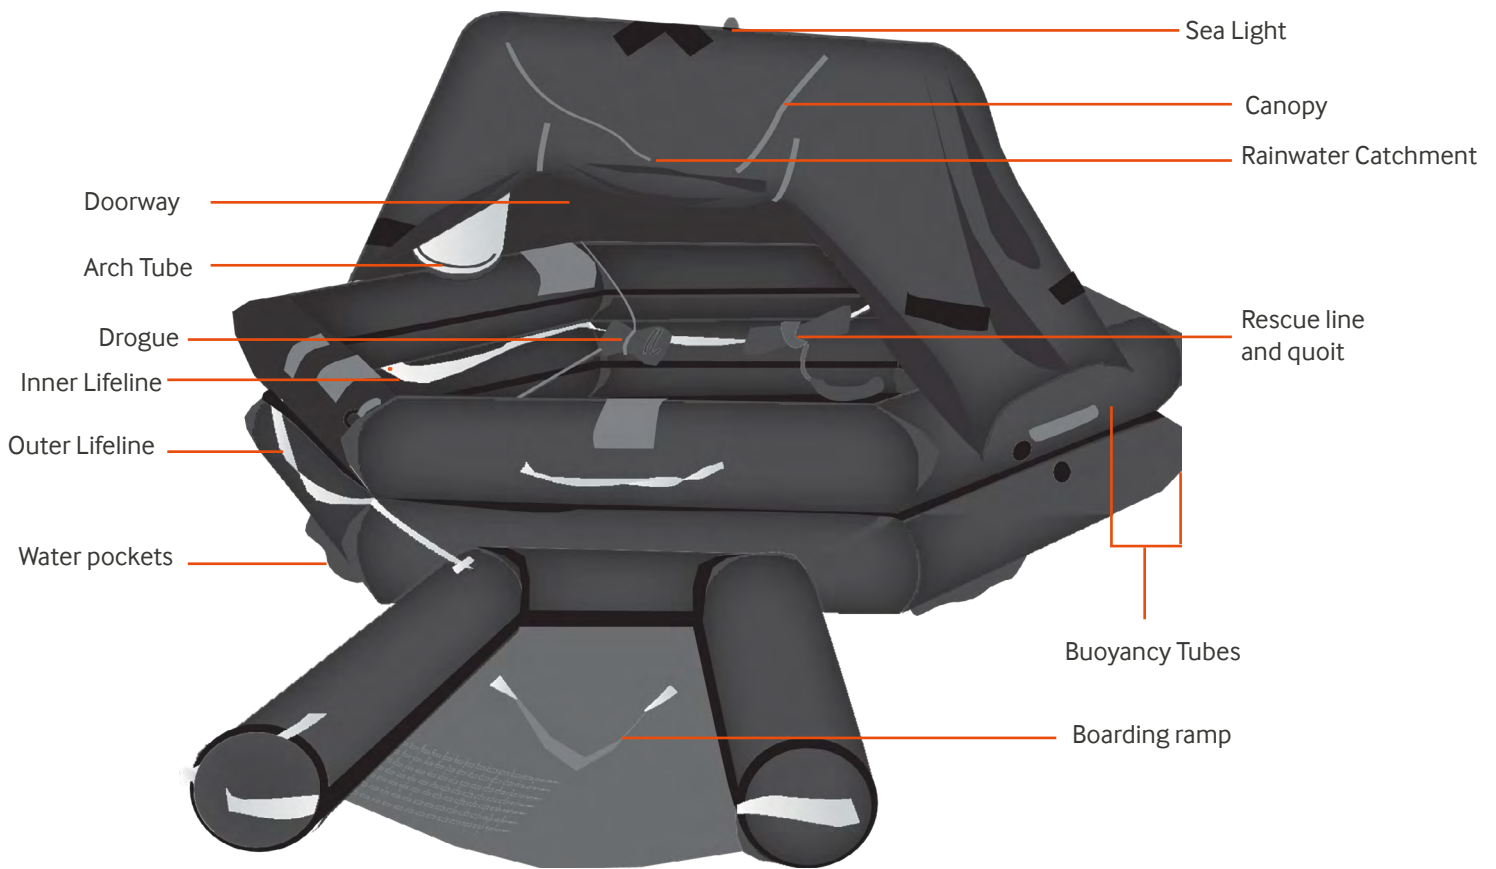

PHANTOM RAFT

TECHNICAL DATA

PHANTOM RAFT

Activation:	Manual
Rated Capacity:	4-11
Overload Capacity:	6-17
Number of Buoyancies:	2
Packing weight (approx.):	17 kg - 21.2 kg
Warranty:	24 months
Tine between Overhaul:	24 months (recommended)

ORDERING INFORMATION

Code	Product Name	Valise	Size	Overload	E Pack	Weight	Dimensions
00033091	Phantom 4	161	4	6	JAR OPS 3	17 kg	600 x 320 x 290
00016079	Phantom 6	118MK2	6	9	No E Pack	18 kg	785 x 432 x 216
00026113	Phantom 10	118MK6	11	17	No E Pack	21.2 kg	840 x 460 x 240